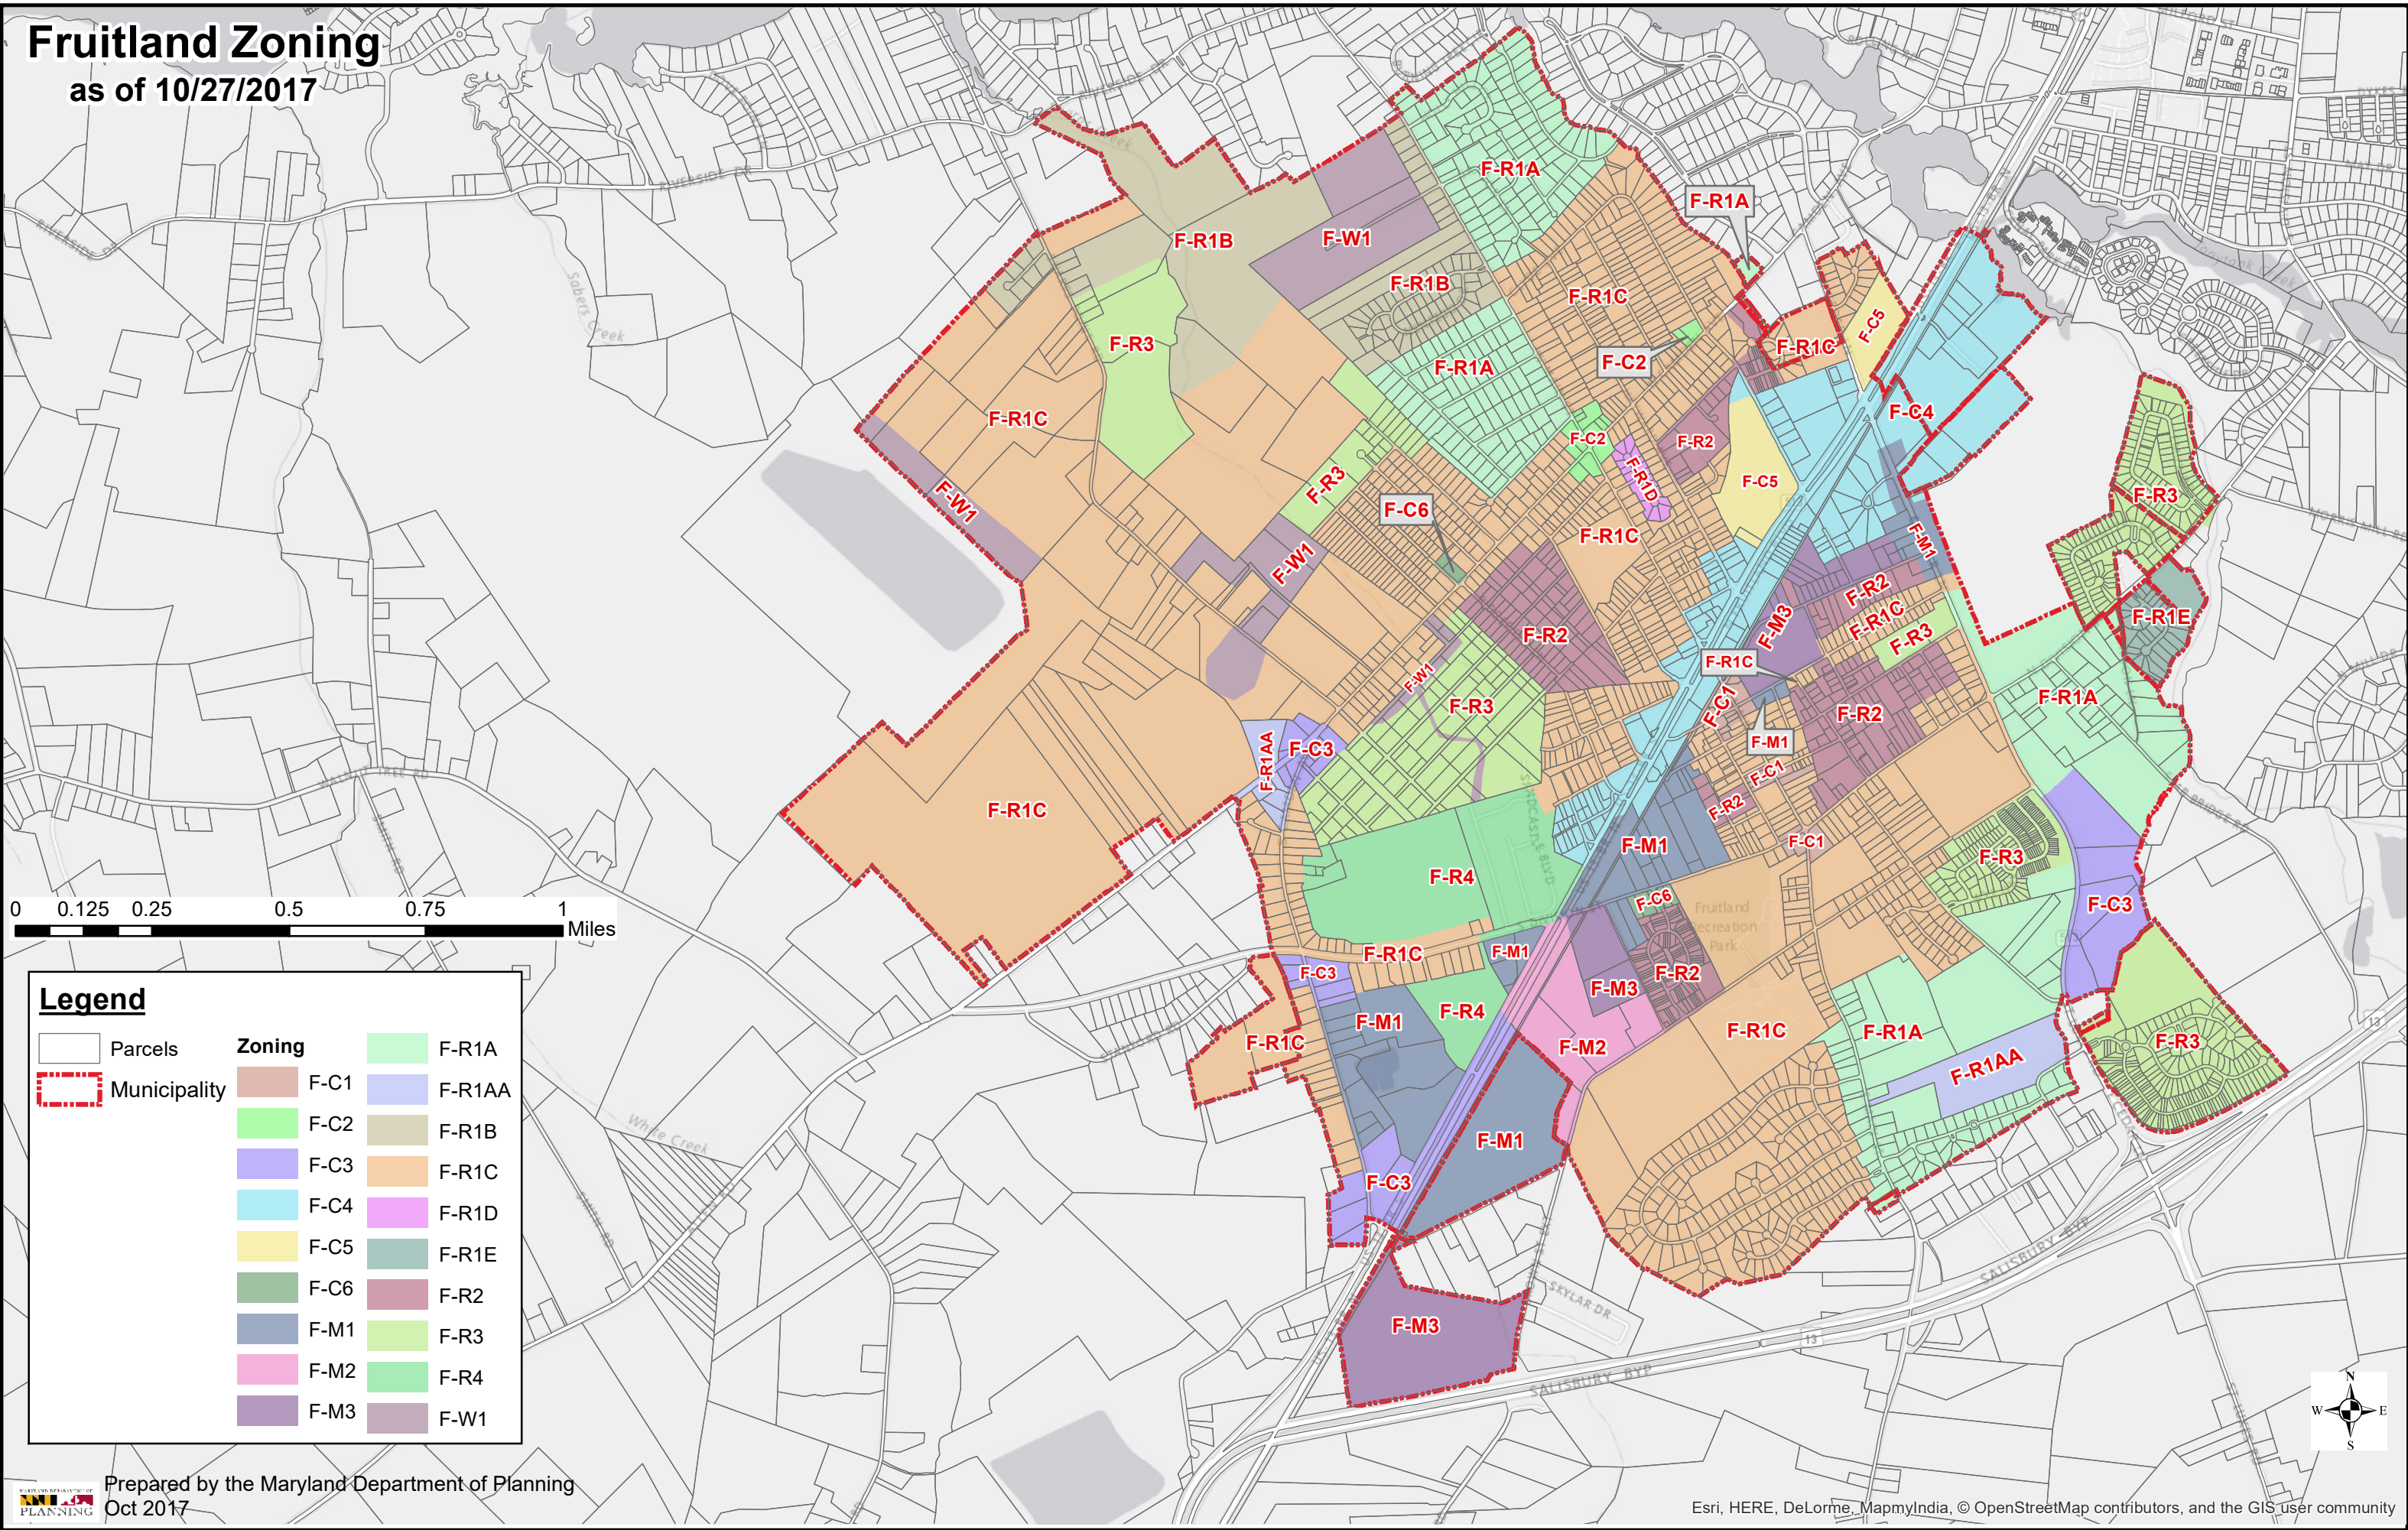

Fruitland Zoning

as of 10/27/2017

0 0.125 0.25 0.5 0.75 1 Miles

Legend

	Parcels	Zoning		F-R1A	
	Municipality		F-C1		F-R1AA
			F-C2		F-R1B
			F-C3		F-R1C
			F-C4		F-R1D
			F-C5		F-R1E
			F-C6		F-R2
			F-M1		F-R3
			F-M2		F-R4
			F-M3		F-W1