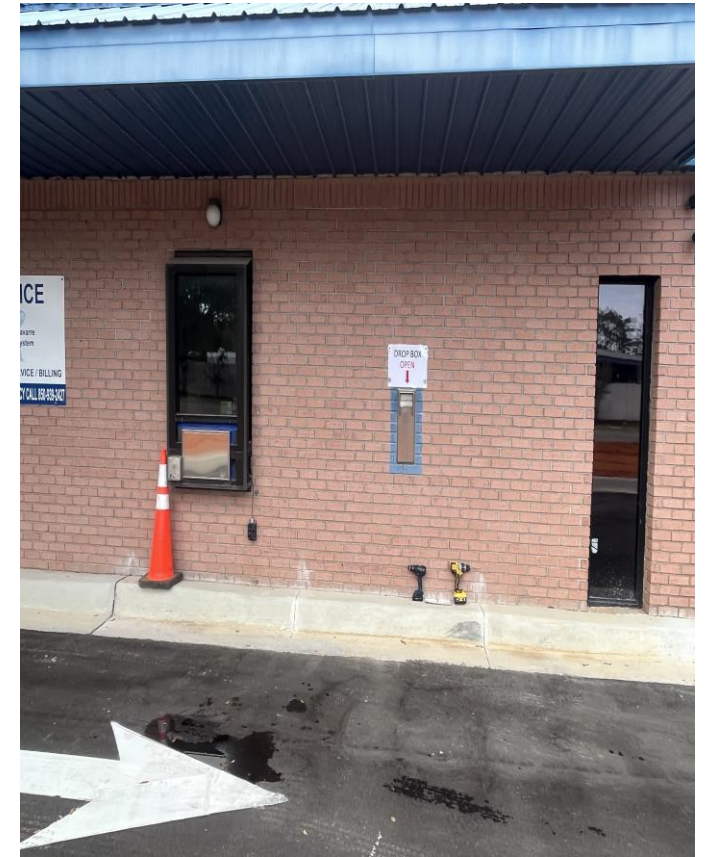

Customer Parking and drop box payments

Customer parking

Drive thru is open

Drop box payments

We are still here at the office to assist customers while under construction. Our drive thru window is open. If you prefer, park your vehicle, call 850-939-2427, and we will come out to assist you. If you are just dropping off a payment you are welcome to call or you can leave the payment in our drop box. Thanks for your patience!