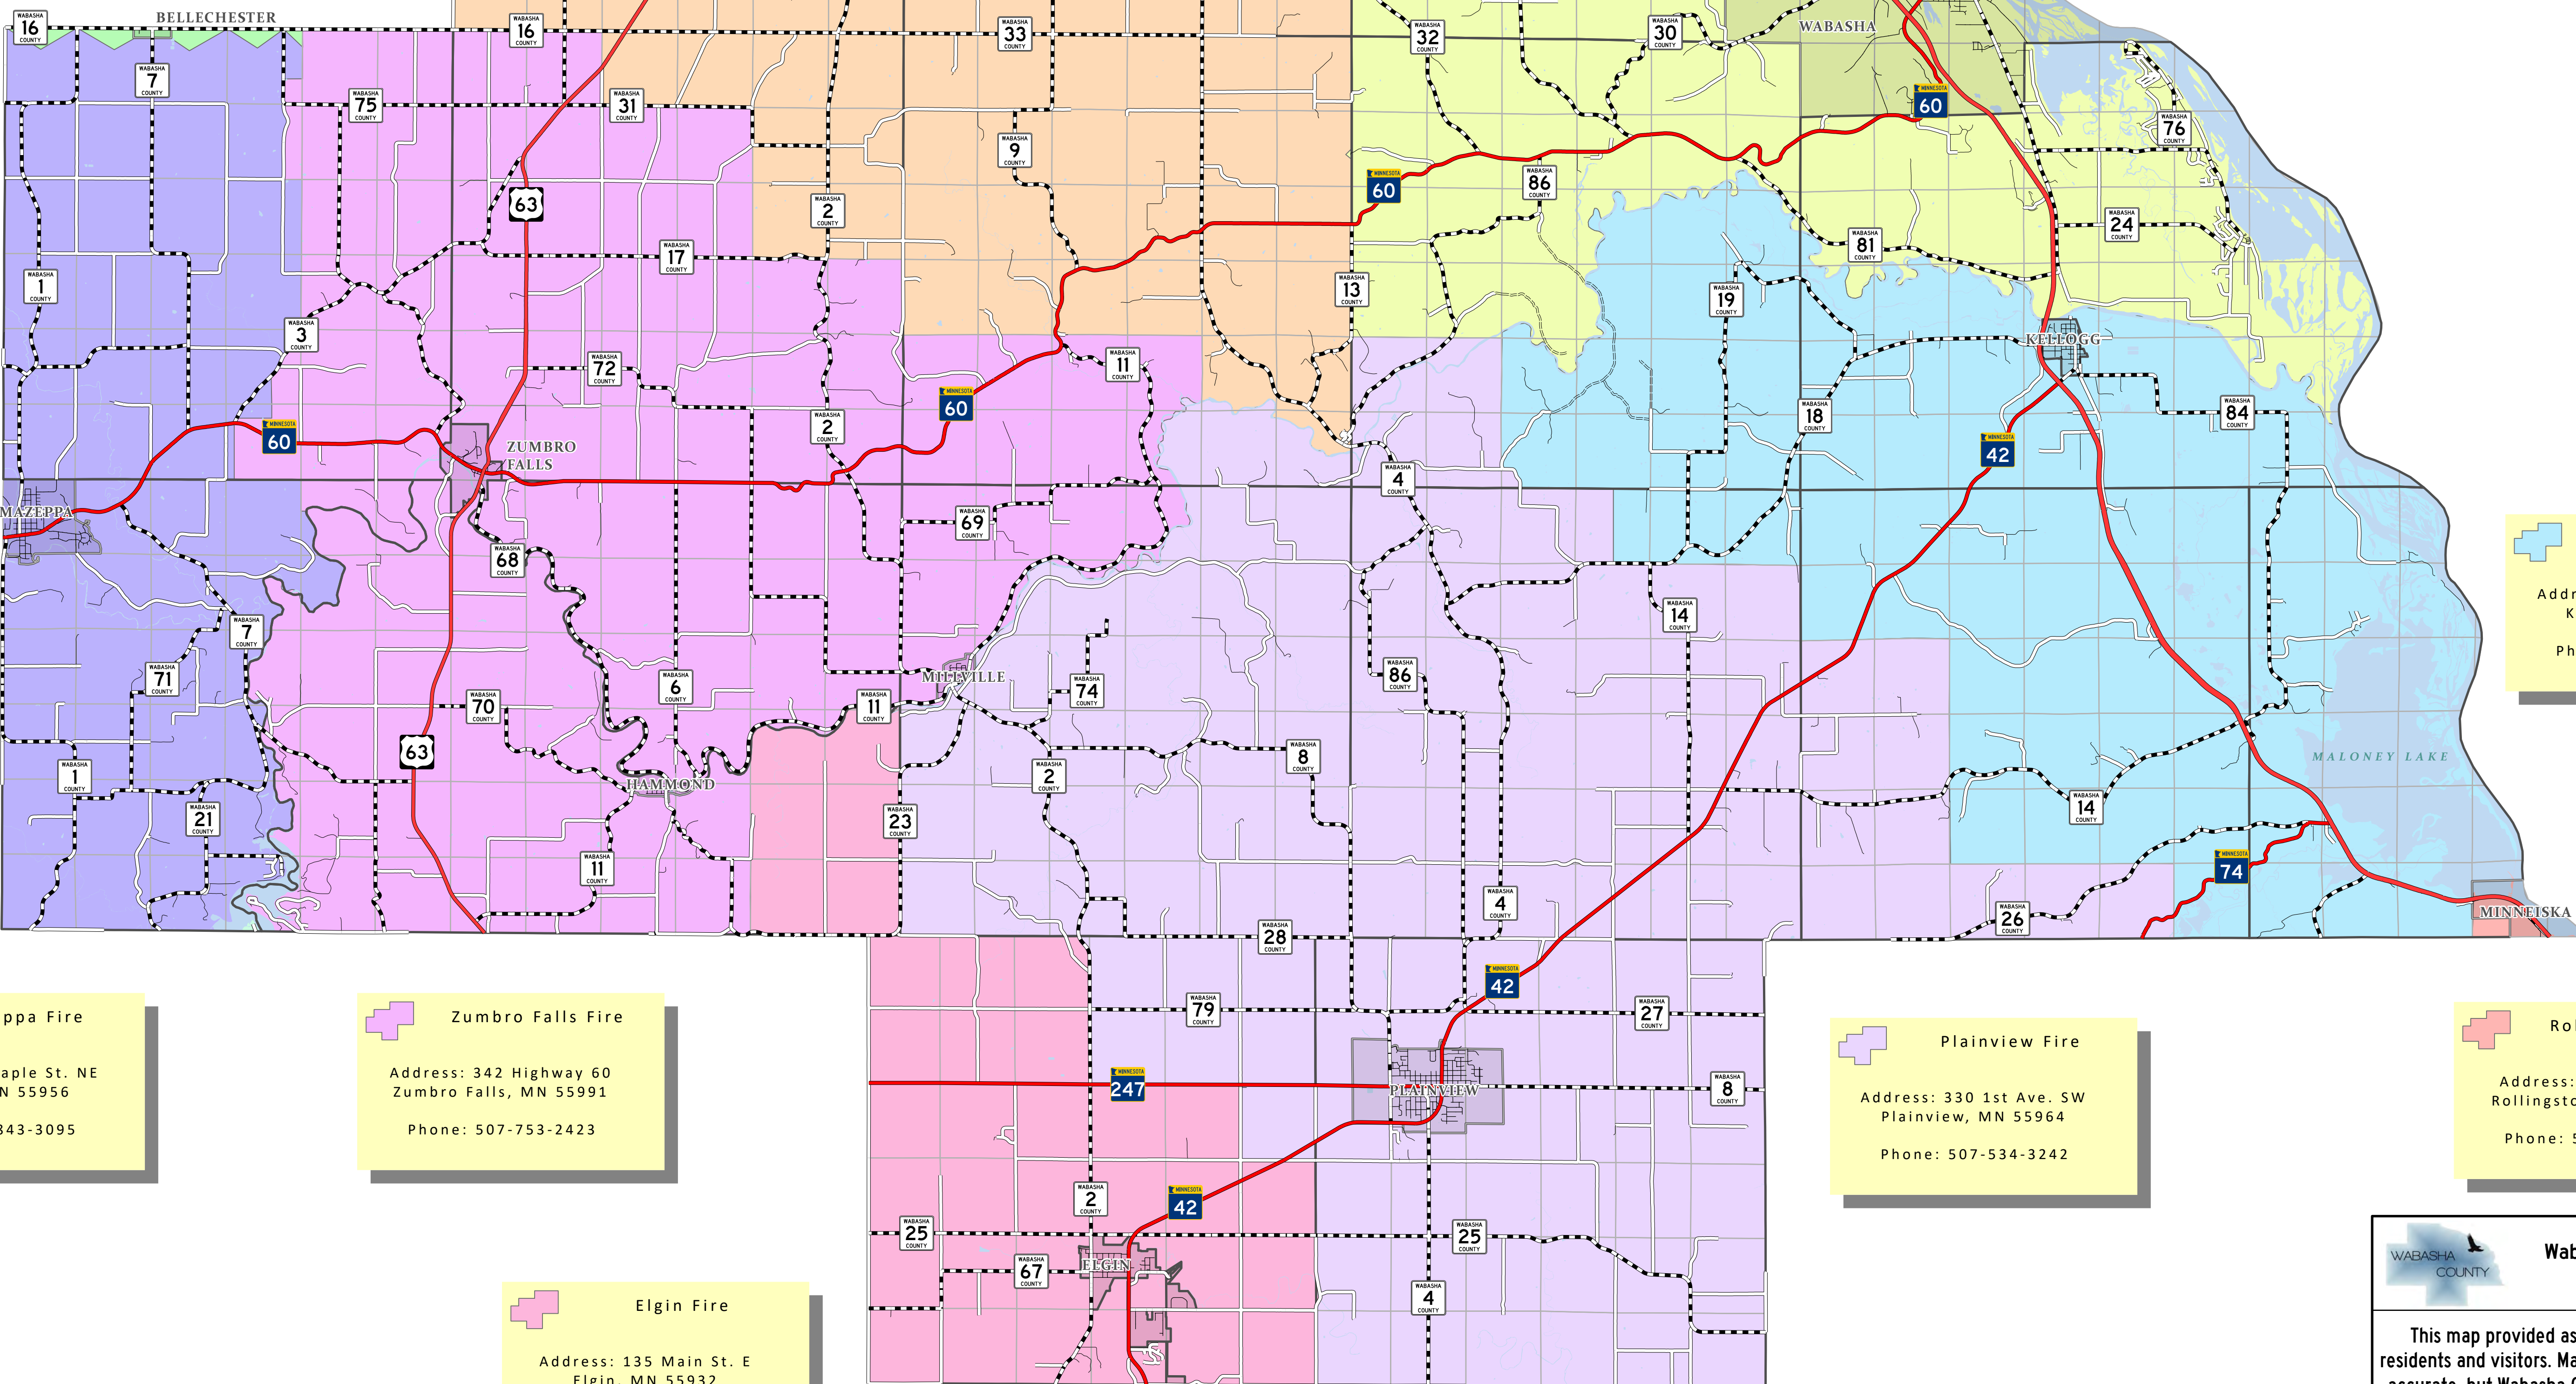

Wabasha County, Minnesota Fire Zones

3/5/2025

Lake City Fire
Address: 208 S High St.
Lake City, MN 55041
Phone: 651-345-5383

Goodhue Fire
Address: 110 3rd Ave.
Goodhue, MN 55027
Phone: 651-923-4404

Wabasha Fire
Address: 113 Hiawatha Dr. W
Wabasha, MN 55981
Phone: 651-565-4568

ROADWAYS

- US Highway
- MN Highway
- County-State Aid Highway
- County Road
- Township Road
- City Street
- State Forest Road
- Private Road/Driveway

Kellogg Fire
Address: 125 S Dodge St.
Kellogg, MN 55945
Phone: 507-767-4527

Mazeppa Fire
Address: 129 Maple St. NE
Mazeppa, MN 55956
Phone: 507-843-3095

Zumbro Falls Fire
Address: 342 Highway 60
Zumbro Falls, MN 55991
Phone: 507-753-2423

Plainview Fire
Address: 330 1st Ave. SW
Plainview, MN 55964
Phone: 507-534-3242

Rollingstone Fire
Address: 116 Main St.
Rollingstone, MN 55969
Phone: 507-410-2063

Elgin Fire
Address: 135 Main St. E
Elgin, MN 55932
Phone: 507-876-2291

Wabasha County GIS Department
Copyright 2025

This map provided as a public service to Wabasha County residents and visitors. Maps are created with data believed to be accurate, but Wabasha County shall not be held responsible for any errors contained herein. Questions about this map should be directed to Wabasha County GIS at 651-565-5164 or gis@co.wabasha.mn.us