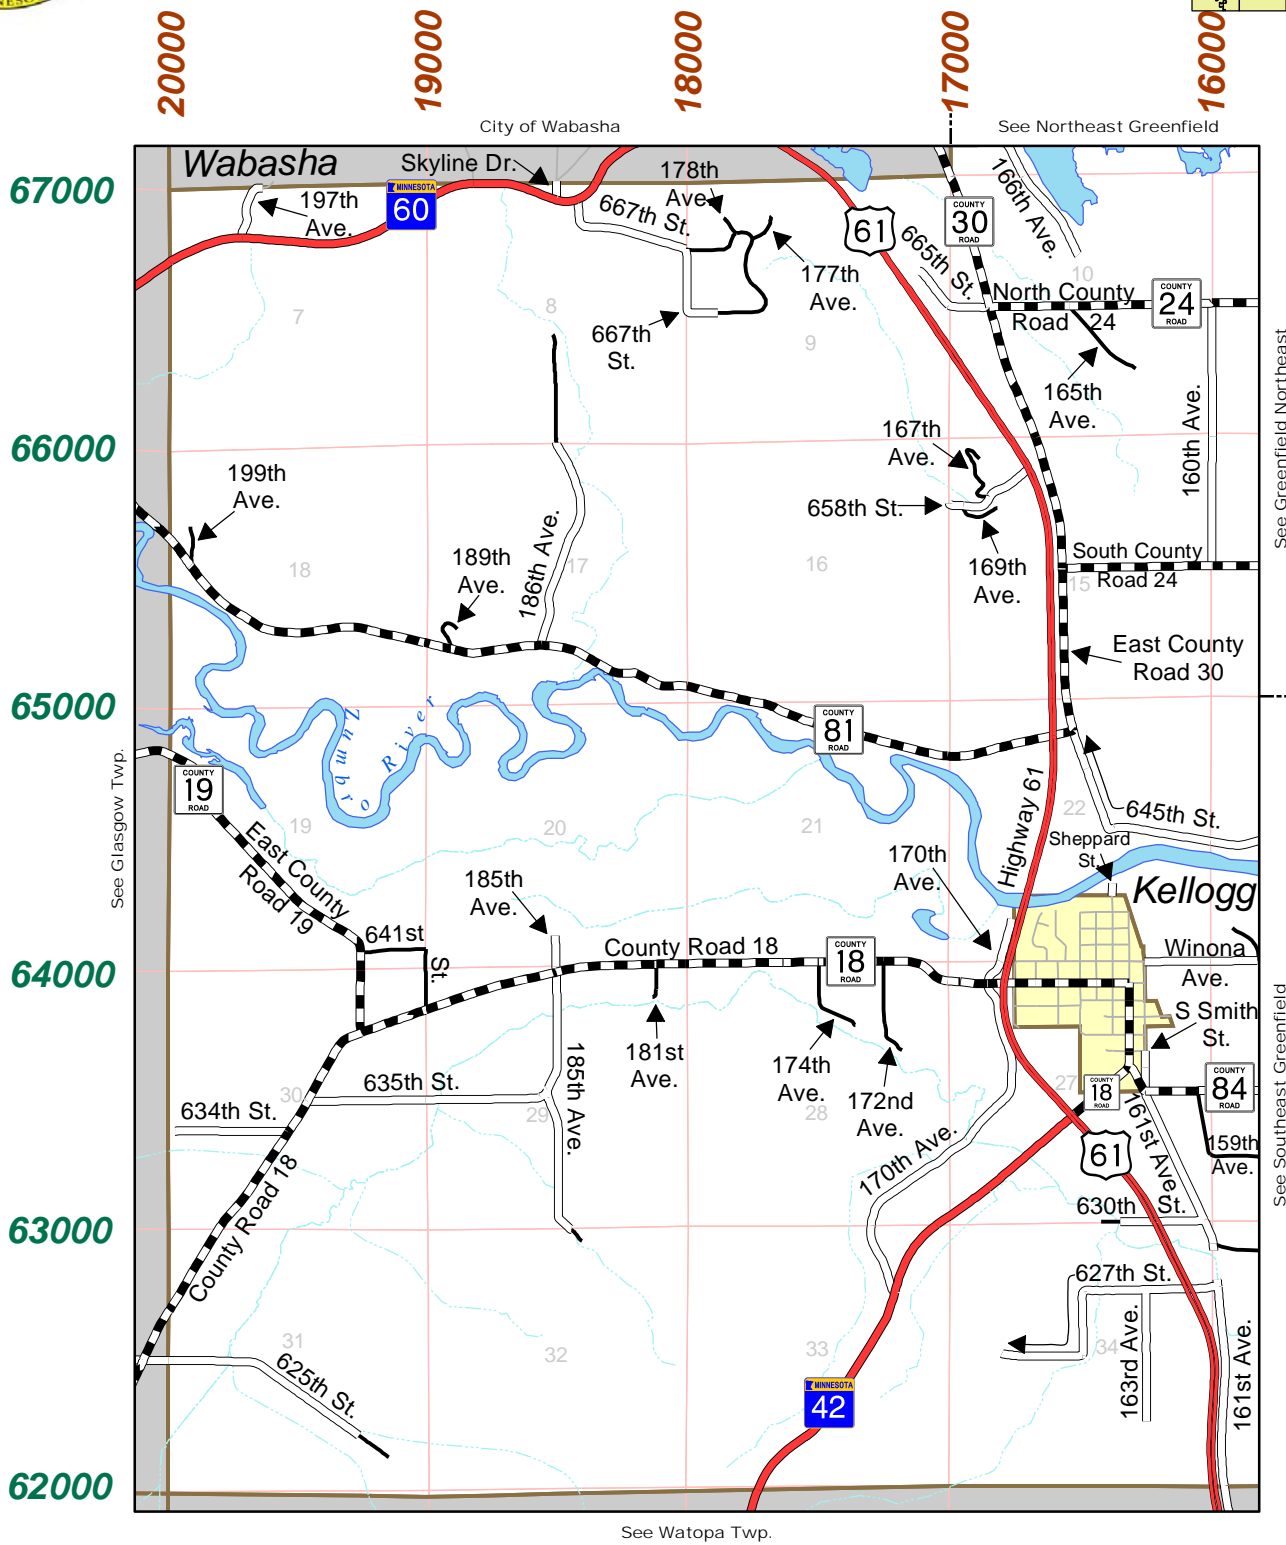

T 110 N - R 10 W

West Greenfield Township

Official Wabasha County E-911 Rural Addressing Road Name Map

Legend

US/State Highway	River/Stream
CSAH/County Road	Lake/Large River
Township Road	City
Private Drive	Township Border
State Forest Road	Section Line

Copyright 2011 Wabasha County

T 110 N - R 10 W

Northeast Greenfield Twp.

Official Wabasha County E-911 Rural Addressing Road Name Map

17000

16000

15000

City of Wabasha

Buffalo County, WI

68000

67000

66000

City of Wabasha

Binner Way

See West Greenfield

See Southeast Greenfield

Buffalo County, WI

Legend

	US/State Highway		River/Stream
	CSAH/County Road		Lake/Large River
	Township Road		City
	Private Drive		Township Border
	State Forest Road		Section Line

Map Created by Wabasha County GIS in conjunction with the Wabasha County Sheriff's Dept. Road names current at the time of publishing. Wabasha County not responsible for omissions or errors. For more information, please contact Wabasha County GIS at 651-565-5164 or the Wabasha County Sheriff's Dept. at 651-565-3361.