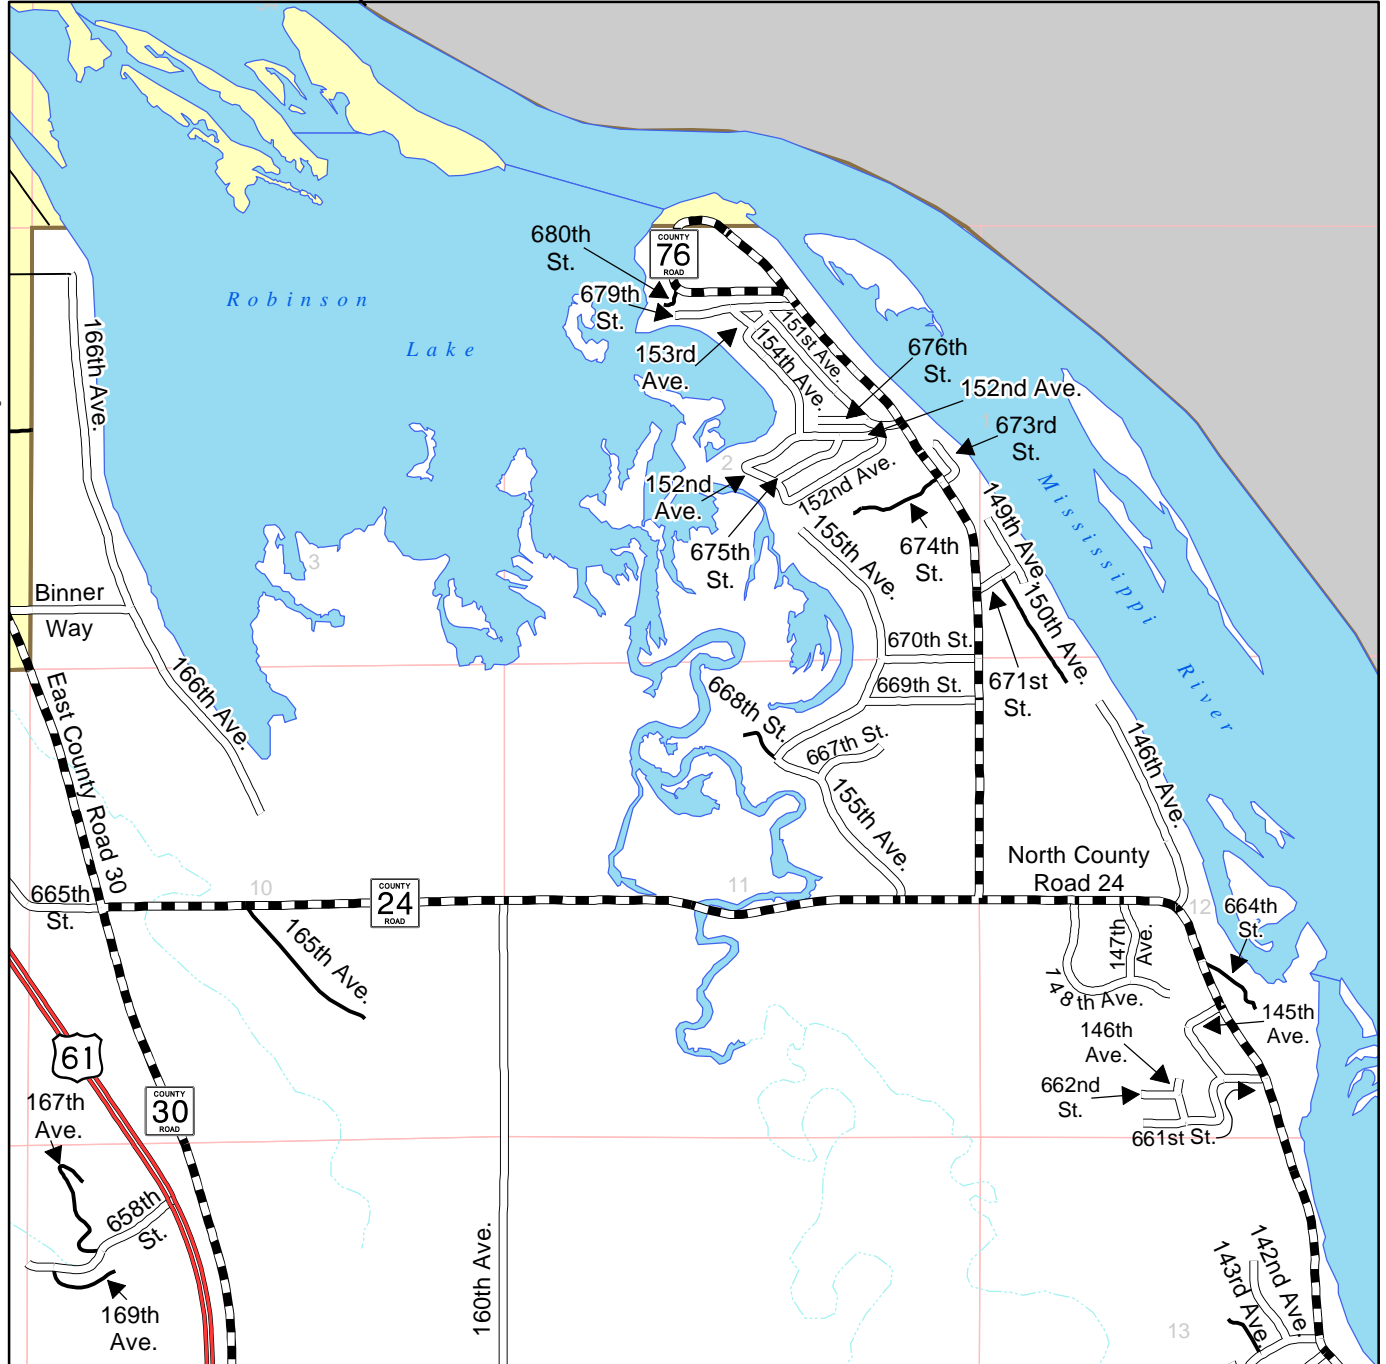

T 110 N - R 10 W

West Greenfield Township

Official Wabasha County E-911 Rural Addressing Road Name Map

Legend

US/State Highway	River/Stream
CSAH/County Road	Lake/Large River
Township Road	City
Private Drive	Township Border
State Forest Road	Section Line

Copyright 2011 Wabasha County

T 110 N - R 10 W

Northeast Greenfield Twp.

Official Wabasha County E-911 Rural Addressing Road Name Map

17000

16000

15000

City of Wabasha

Buffalo County, WI

68000

67000

66000

City of Wabasha

Binner Way

See West Greenfield

See Southeast Greenfield