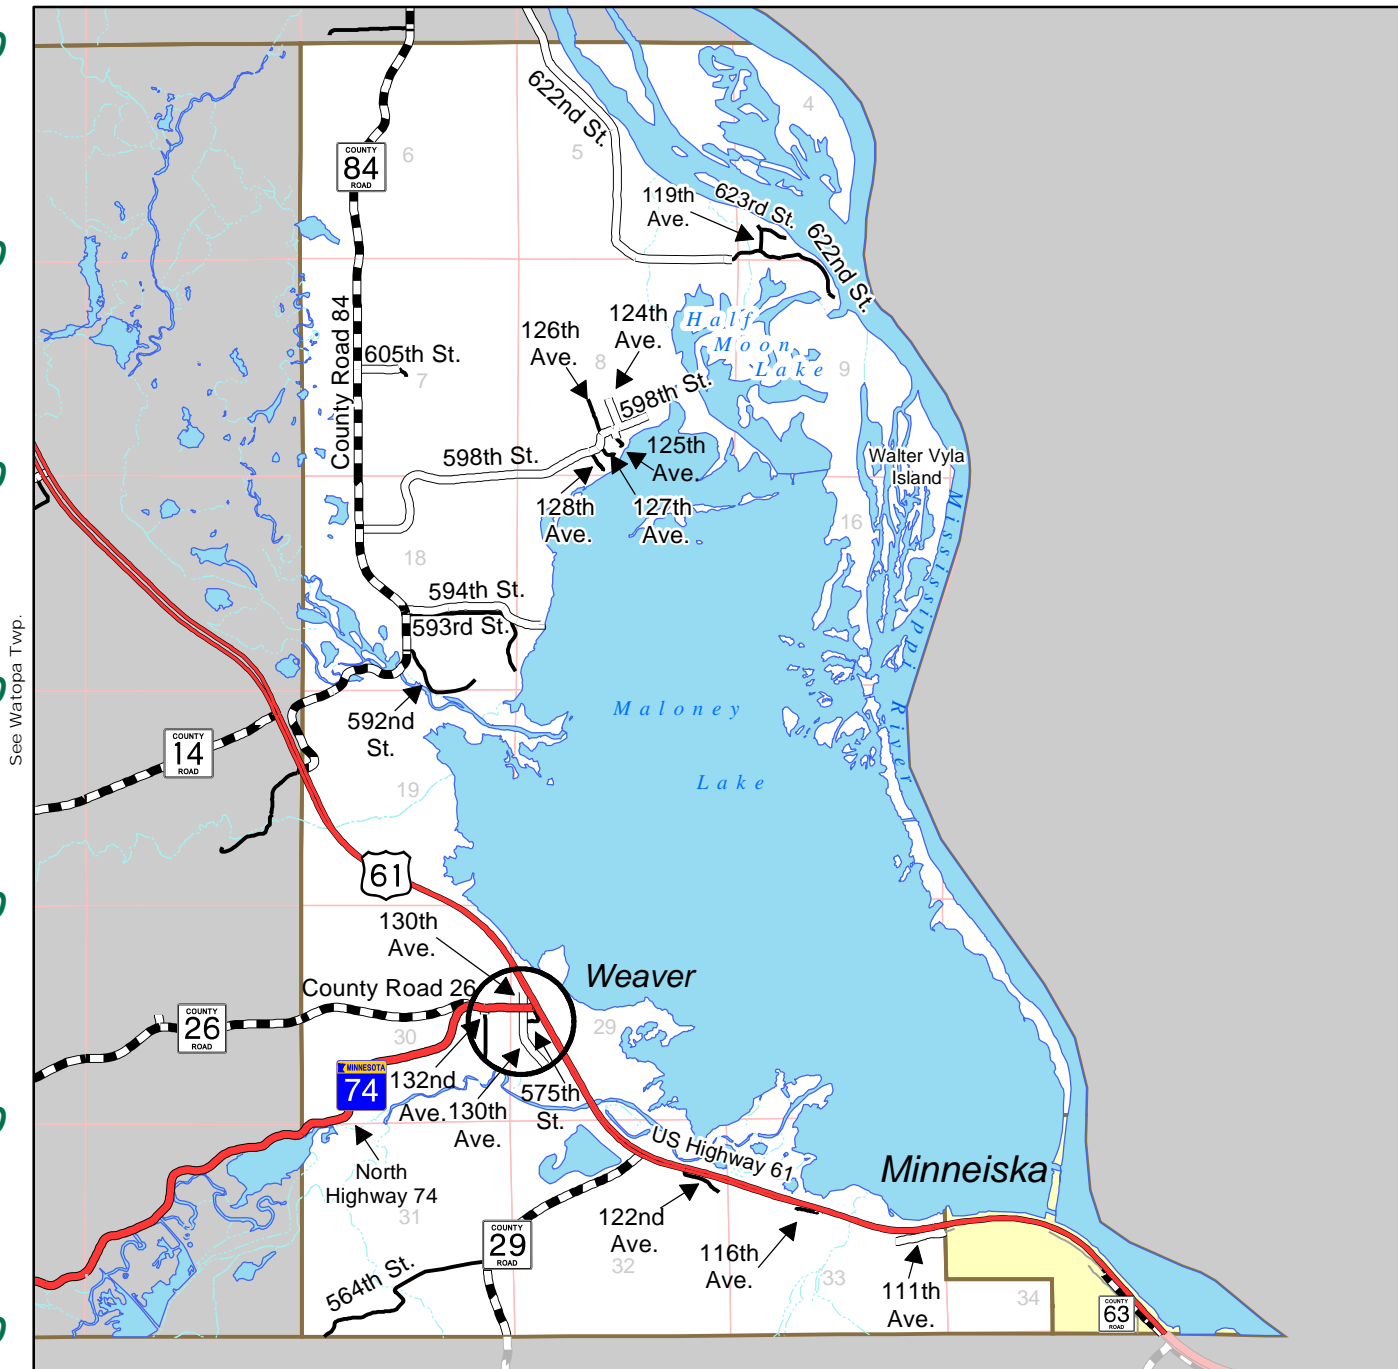

T 109 N - R 9 W

Minneiska Township

Official Wabasha County E-911 Rural Addressing Road Name Map

15000

14000

13000

12000

11000

10000

See Greenfield Twp.
(Southeast Greenfield Twp.)

62000

61000

60000

59000

58000

57000

56000

See Watopka Twp.

Buffalo County, WI

Winona County

Legend

	US/State Highway		River/Stream
	CSAH/County Road		Lake/Large River
	Township Road		City
	Private Drive		Township Border
	State Forest Road		Section Line