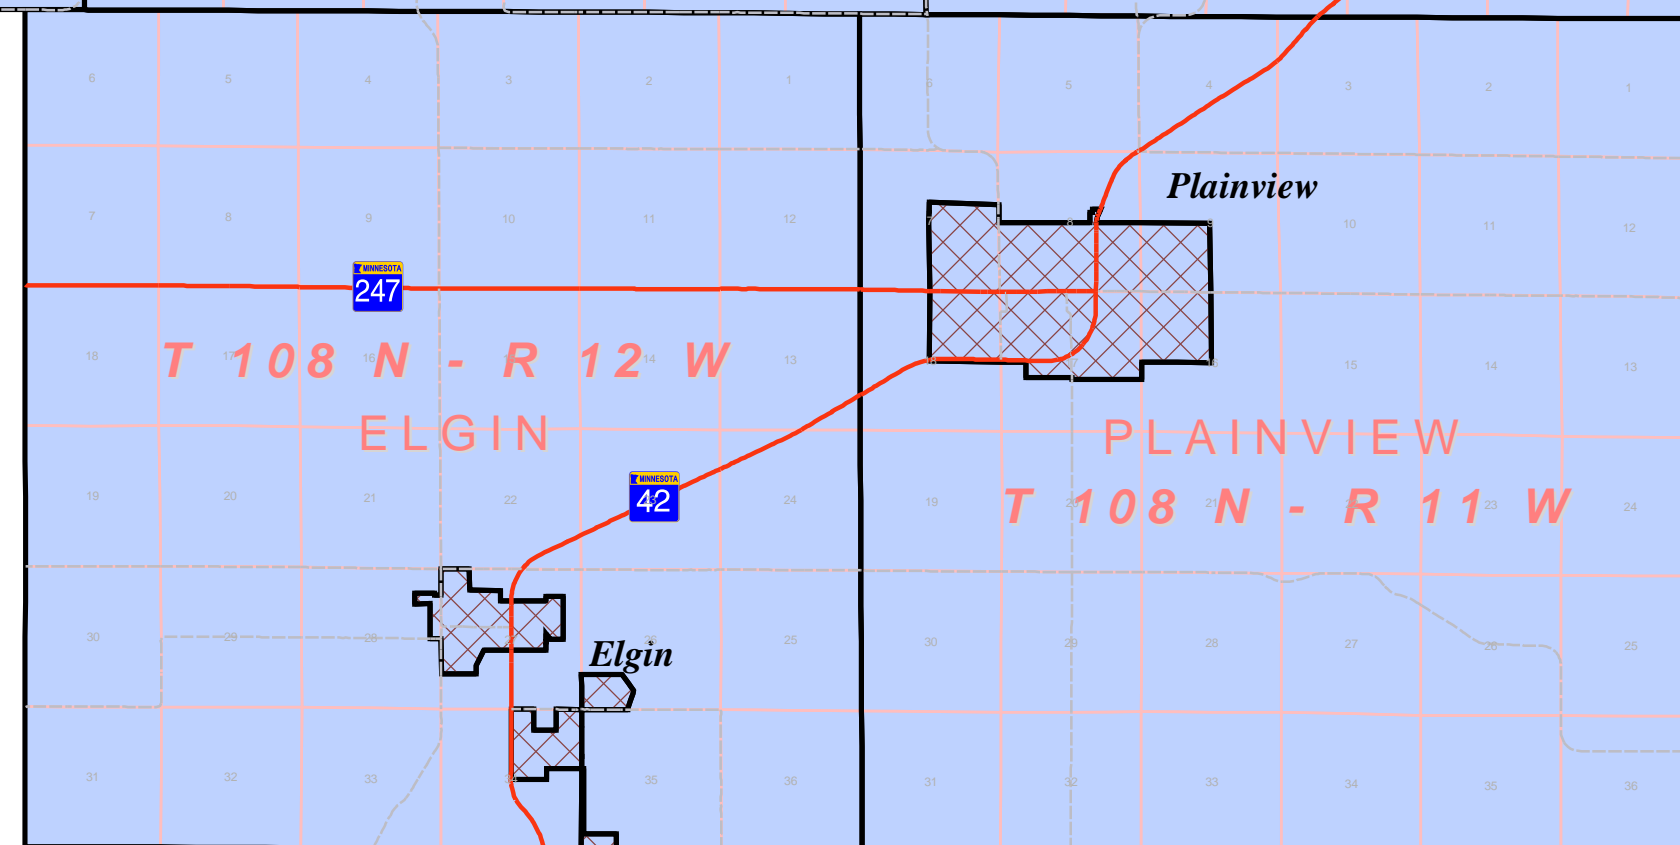

# Wabasha County School Districts

School Districts	Roads
Goodhue-253	US/ State Hwy
Lake City-813	CSAH/ Co Rd
Plainview-Elgin-Millville-2899	<b>Municipalities</b>
Rochester-535	Cities
Wabasha-Kellogg-811	Townships
Winona-861	Congressional Township Boundaries
Zumbrota-Mazeppa-2805	<b>Water Features</b>
	Lake/ River