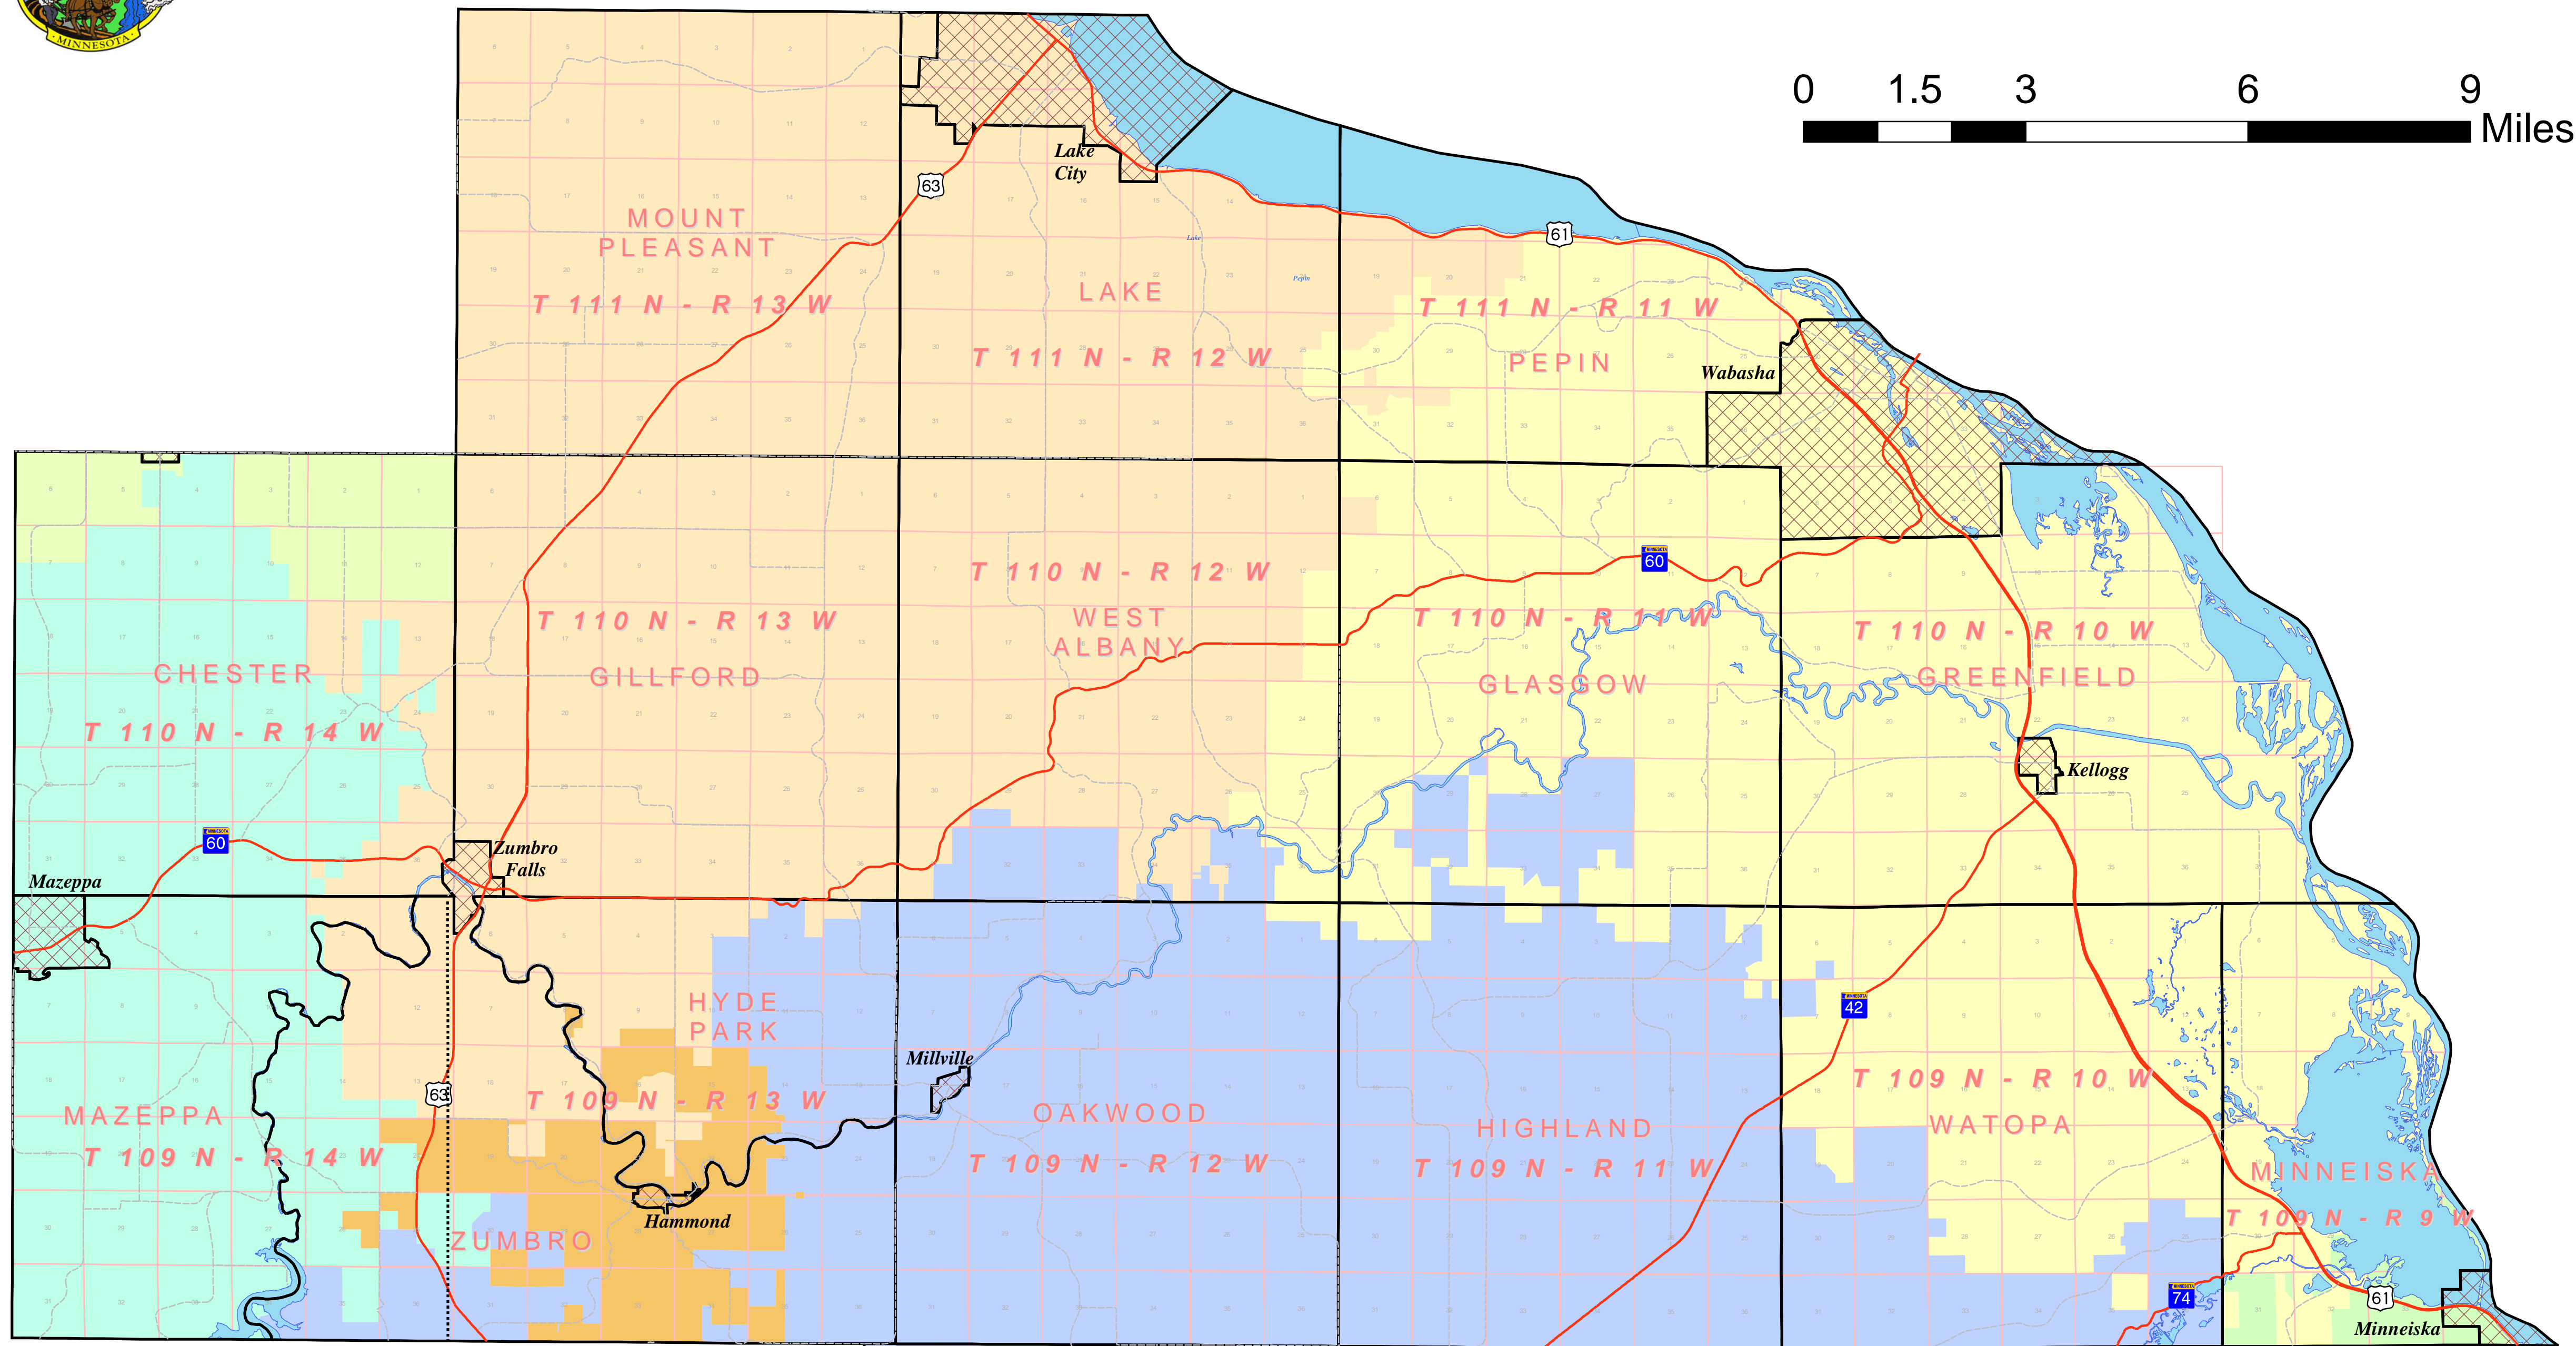

# Wabasha County School Districts

School Districts	Roads
Goodhue-253	US/ State Hwy
Lake City-813	CSAH/ Co Rd
Plainview-Elgin-Millville-2899	<b>Municipalities</b>
Rochester-535	Cities
Wabasha-Kellogg-811	Townships
Winona-861	Congressional Township Boundaries
Zumbrota-Mazeppa-2805	<b>Water Features</b>
	Lake/ River

Map created by Wabasha County GIS using data obtained from the Department of Education, along with Wabasha County Tax Database information. This data is believed to be accurate, but Wabasha County is not responsible for any errors or omissions. Please contact Wabasha County GIS with any questions at 651-565-5164.