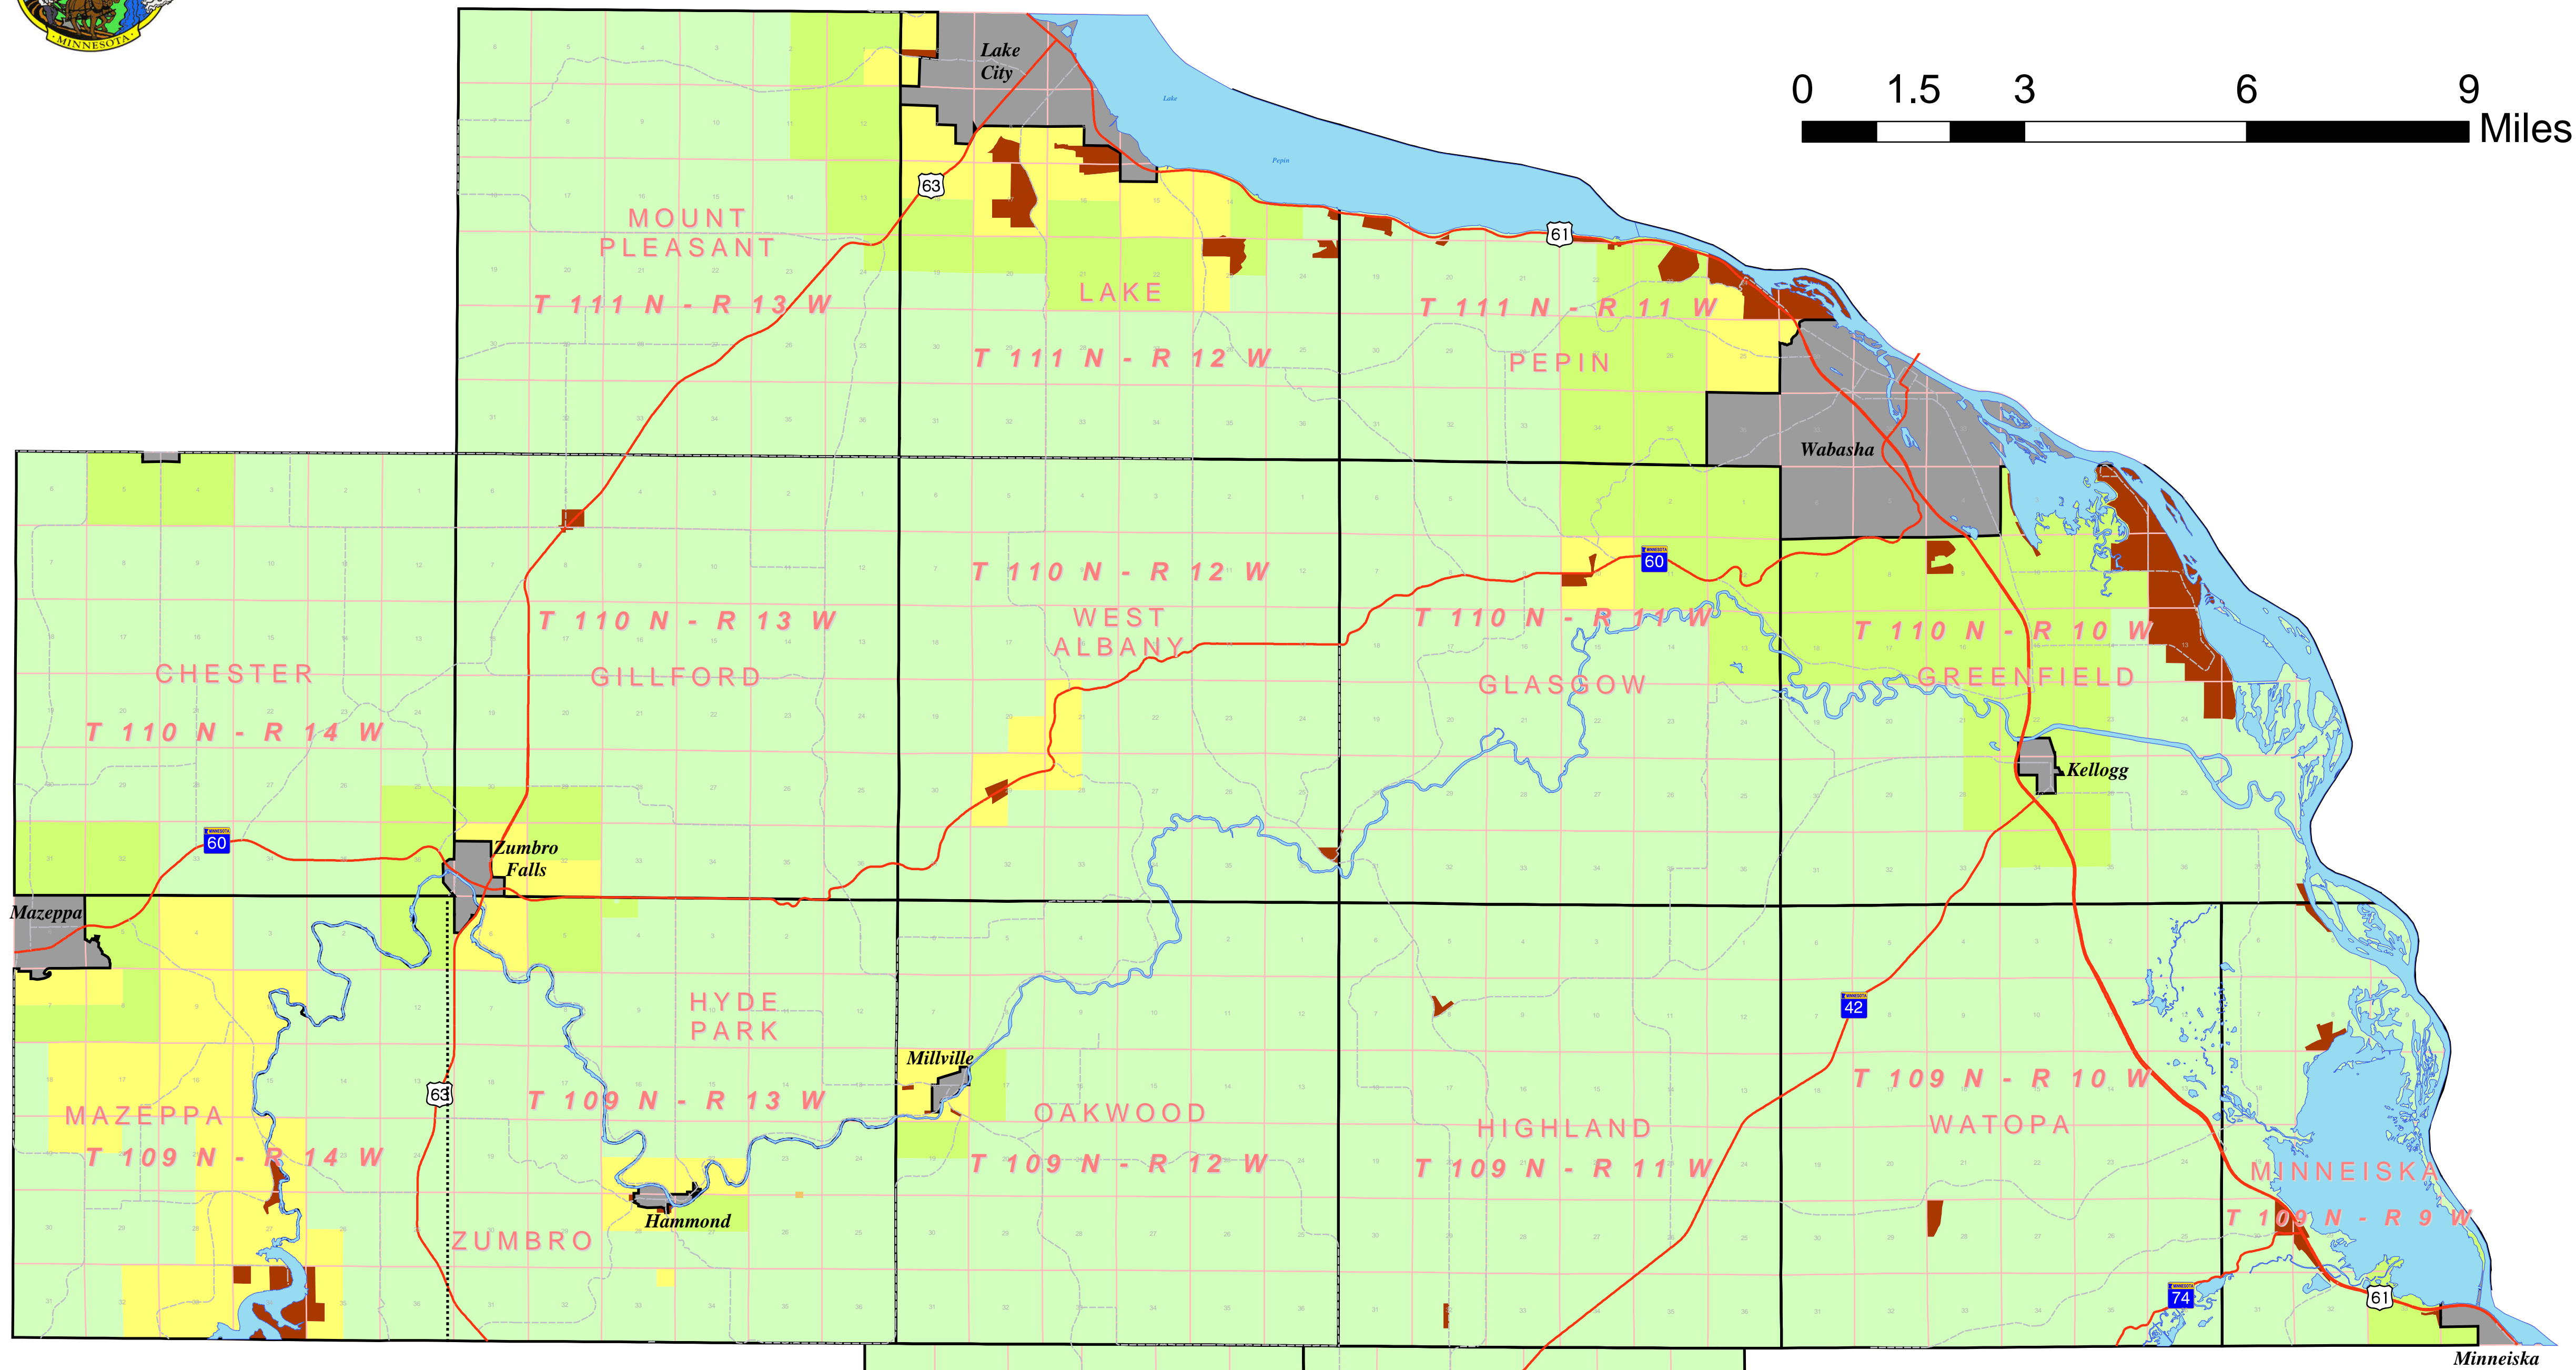

Wabasha County Zoning Districts

Zoning Districts

- A-1
- A-2
- A-3
- R-1
- Municipal Zoning

Roads

- US/ State Hwy
- CSAH/ Co Rd

Townships

- Township Boundaries

Water Features

- Lake/ River

Map created by Wabasha County GIS using data obtained from Wabasha County Environmental Services. This data is believed to be accurate, but Wabasha County is not responsible for any errors or omissions. Please contact Wabasha County GIS with any questions at 651-565-5164.